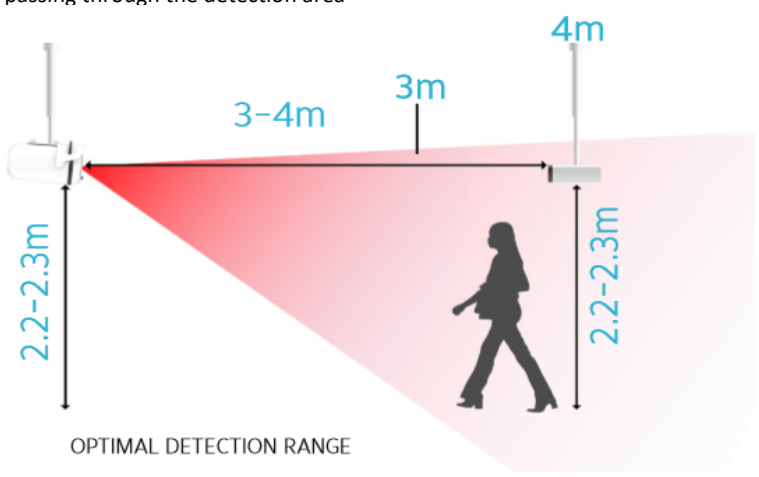

# Body Temperature Detection System

Accurate, fast and reliable mass temperature detection system

**Sensormatic**  
by Johnson Controls

<b>FACIAL TEMPERATURE MEASUREMENT</b>	<b>HIGH ACCURACY TO 0.3°C</b>	<b>UP TO 40 PEOPLE MEASURED SIMULTANEOUSLY</b>	<b>&lt;30ms RESPONSE TIME</b>
---------------------------------------	-------------------------------	--	-------------------------------

## KEY FEATURES

- Fast temperature measurement
- High temperature accuracy
- Long distance, non-contact detection
- Only measures facial temperature
- Dual Spectrum Technology (overlay of temperature on live view)
- Mobile App available
- Licence Free software
- Environment calibration
- A complete thermal detection solution

This Body Temperature Detection System can accurately detect facial temperature of up to 40 people at once with a accuracy of  $\pm 0.3^{\circ}\text{C}$ , this is ideal for monitoring body temperature at entrances of shops, transportation hub, warehousing and food manufacturing centres

This system comprises of the camera, temperature calibration device as well as wall mounting brackets for installation. Additional NVR and tripod mounts are available

Using advanced facial detection, the system uses the face temperature for a more accurate measurement. This also stops any false readings, such as a person carrying a hot drink. With astonishing fast response time and being able to measure up to 40 people at once, the system will reduce the need for single file detection, the speed of people passing through the detection area